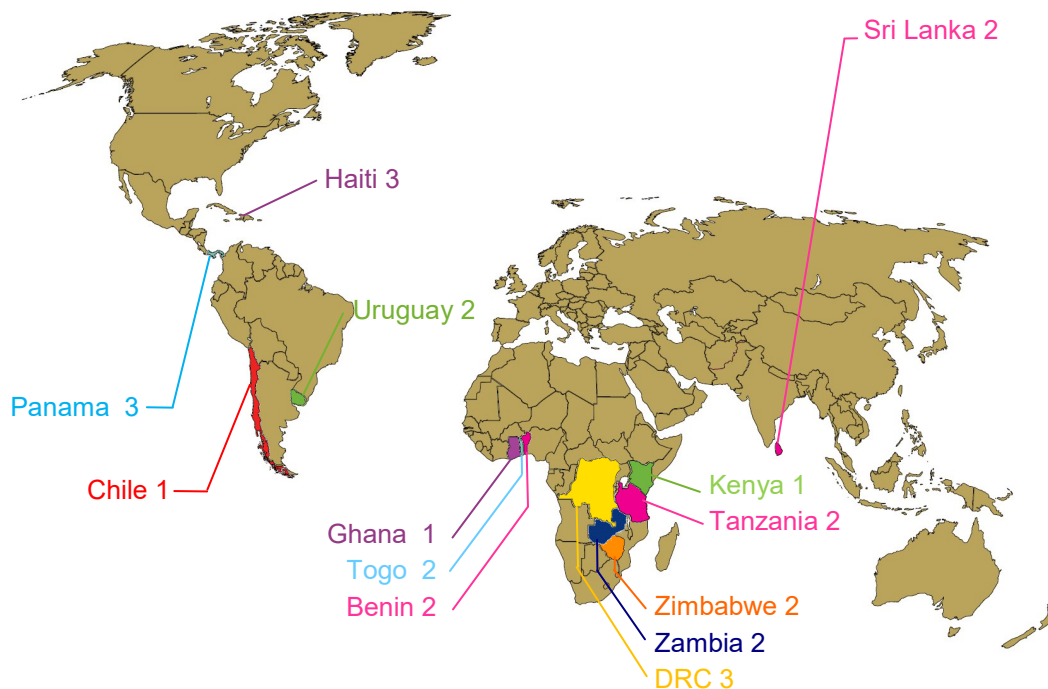

## Go Experience the Harvest!

A Ministry Trip is self-led by your local church, small group, class or business. It is comprised of **7-10 people** who join together to **fund and deliver equipment** directly to a JESUS Film team of nationals who are committed to reaching their country for Christ. Trips include **working hand-in-hand** with a JESUS Film team **on the field** and may include helping with a JESUS Film showing, equipment set up, handing out invitations, praying during the show, outreach, VBS, compassionate ministries, etc. Activities and needs vary by country. **Select a destination** from the list below.

Deliver Equipment

Engage in Ministry

Work with JF Teams

JESUS Film Showing

Leave Results to God!

## Help national workers around the world reach the lost with God's love!

Ministry teams use projection equipment to reach the lost and help start new churches. Equipment is needed to re-equip existing teams and to start new teams. Below are the regions and corresponding countries with number of needed equipment sets. Countries **underlined>** are in **urgent** need of equipment. *For more information visit [www.JFHP.org/MinistryTrips](http://www.JFHP.org/MinistryTrips).*