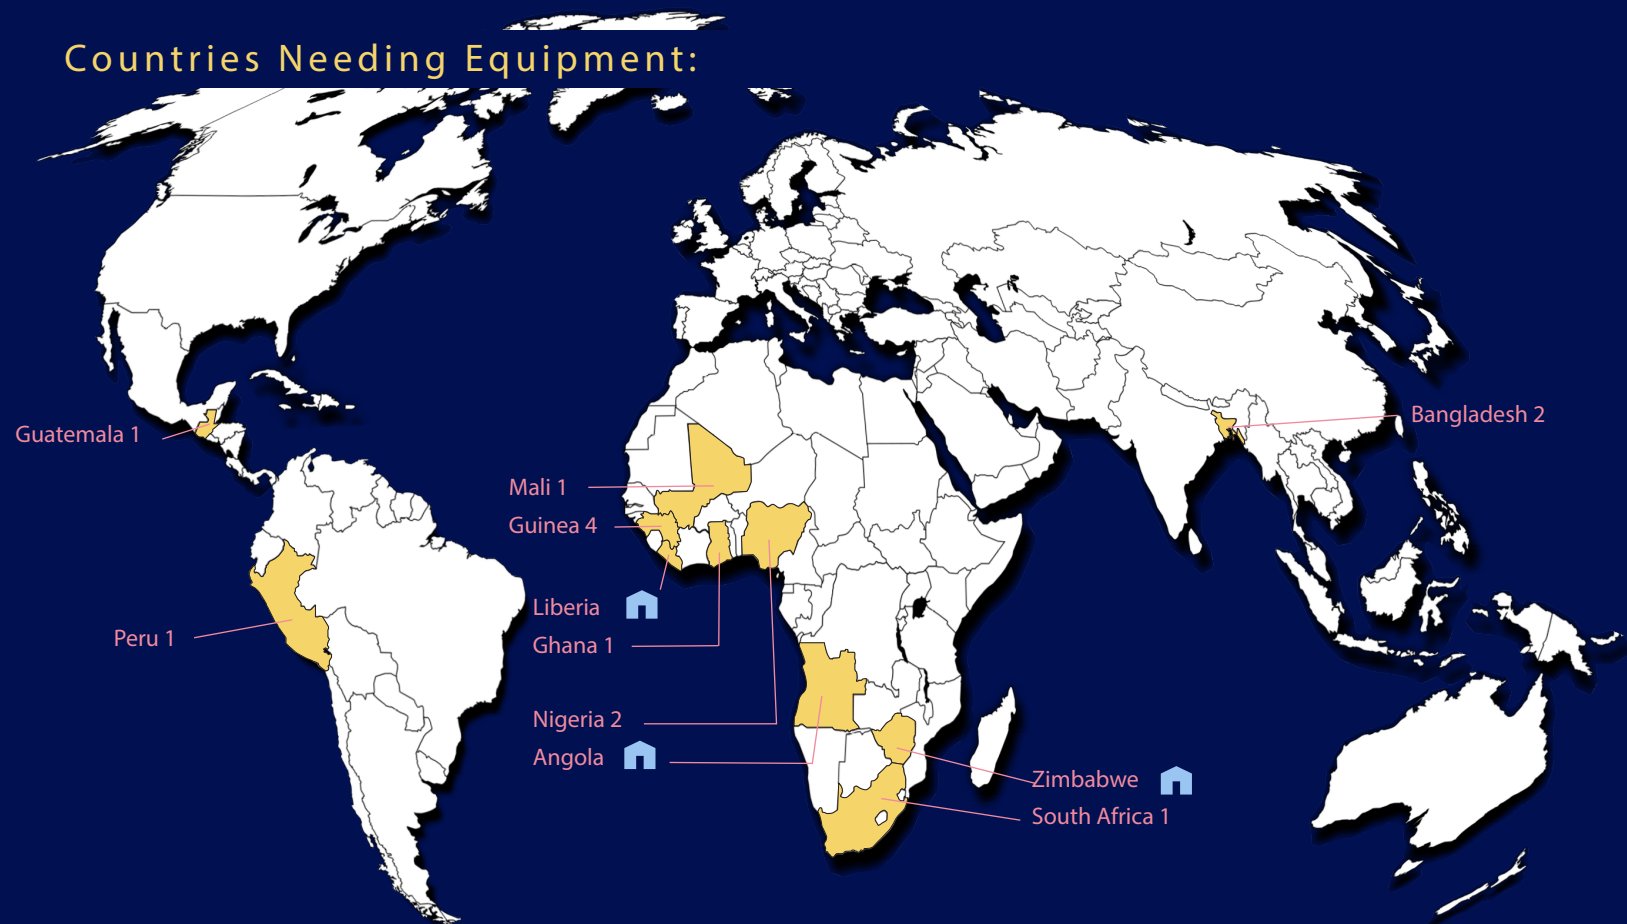

Your trip cost will include:

- **Equipment set:** \$4,000 - \$6,000, depending on a JESUS Film Team's needs
- **Food, lodging, and ministry expenses:** Approximately \$75 per person/day
- **Airfare:** Varies based on destination
- **Optional extra projects** (i.e. service projects, children's ministry, etc.): \$2,500 for Central America trips, for example

JESUS FILM HARVEST PARTNERS MINISTRY TRIPS

DELIVER ESSENTIAL EQUIPMENT TO A TEAM IN NEED

Your group of 2-20 people can serve and experience incredible Kingdom work:

- See a JESUS film showing and experience the power of the gospel.
- Interact with an indigenous team as they do ministry.
- Deliver an equipment set with valuable tools and resources to a team.

Countries Needing Equipment:

 ARK shelter needs to be delivered

Equipment is needed in many countries! To begin planning your trip today,
call Daniel or Randi: 913-663-5700 or email JFministry@JFHP.org

12/3/2024