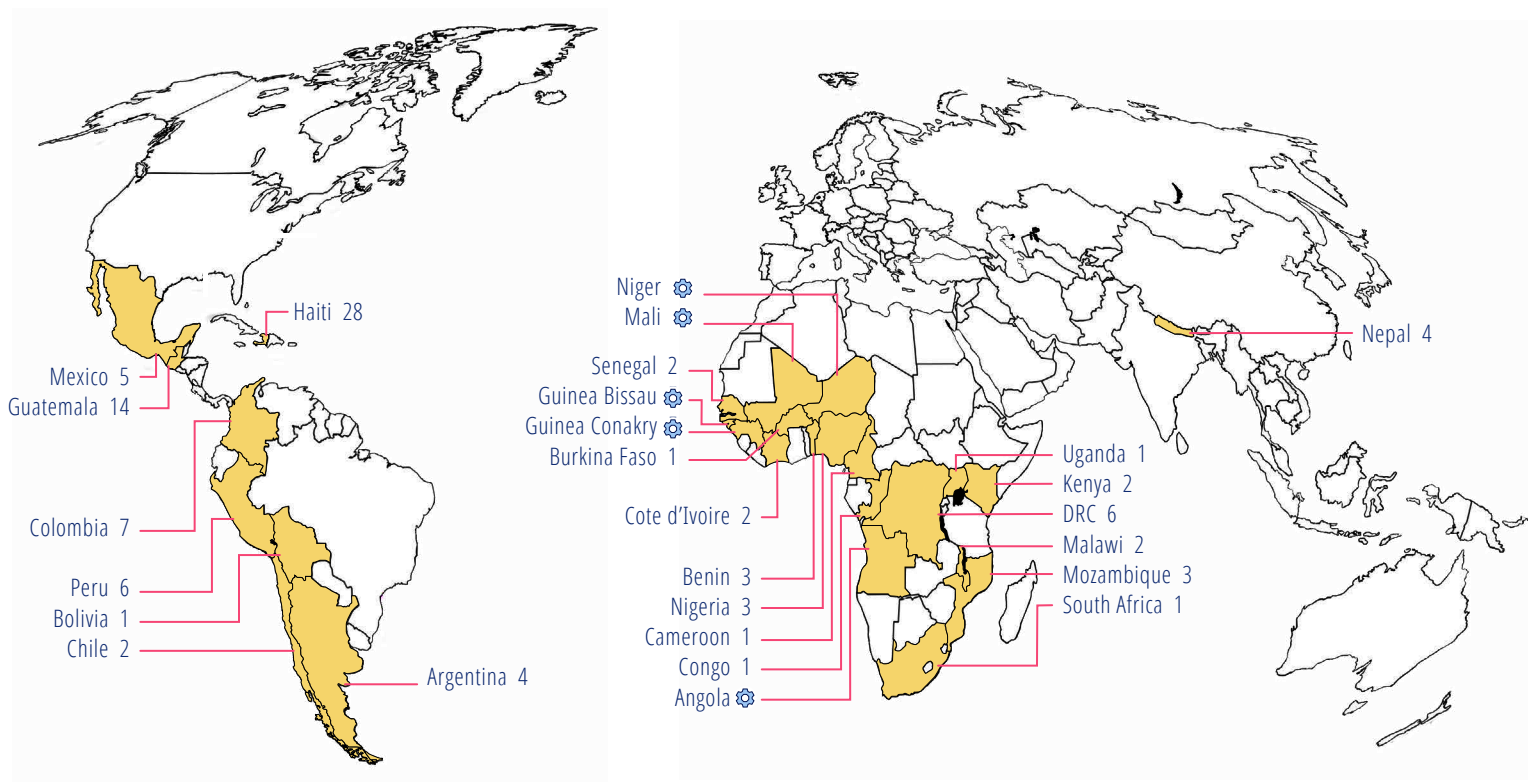

COUNTRIES NEEDING EQUIPMENT:

Spare equipment parts needed

Equipment is needed in many countries! To begin planning your trip today, call Bethany at 913-663-5700 or email JFministry@JFHP.org

6/05/2026