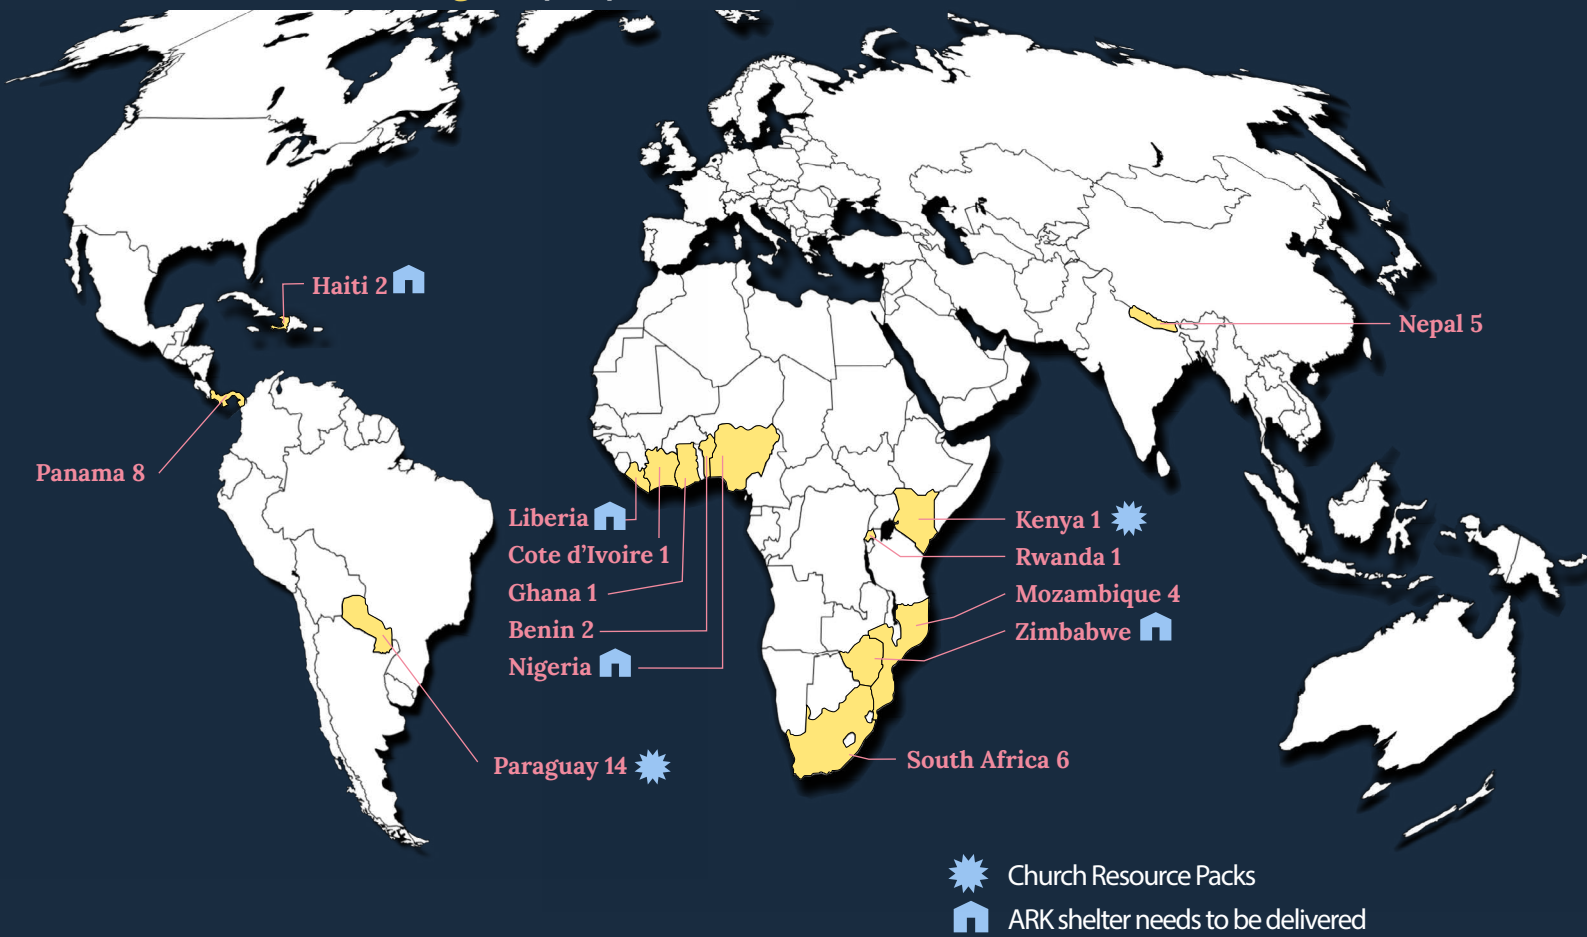

JESUS FILM HARVEST PARTNERS MINISTRY TRIPS

DELIVER ESSENTIAL EQUIPMENT TO A TEAM IN NEED

Your group of 2-20 people can serve and experience incredible Kingdom work:

- See a *JESUS* film showing and experience the power of the gospel.
- Interact with an indigenous team as they do ministry.
- Deliver an equipment set with valuable tools and resources to a team.

Countries *Needing* Equipment:

Equipment is needed in many countries! To begin planning your trip today, call Daniel or Randi: **913-663-5700** or email JFministry@JFHP.org

07/07/2021