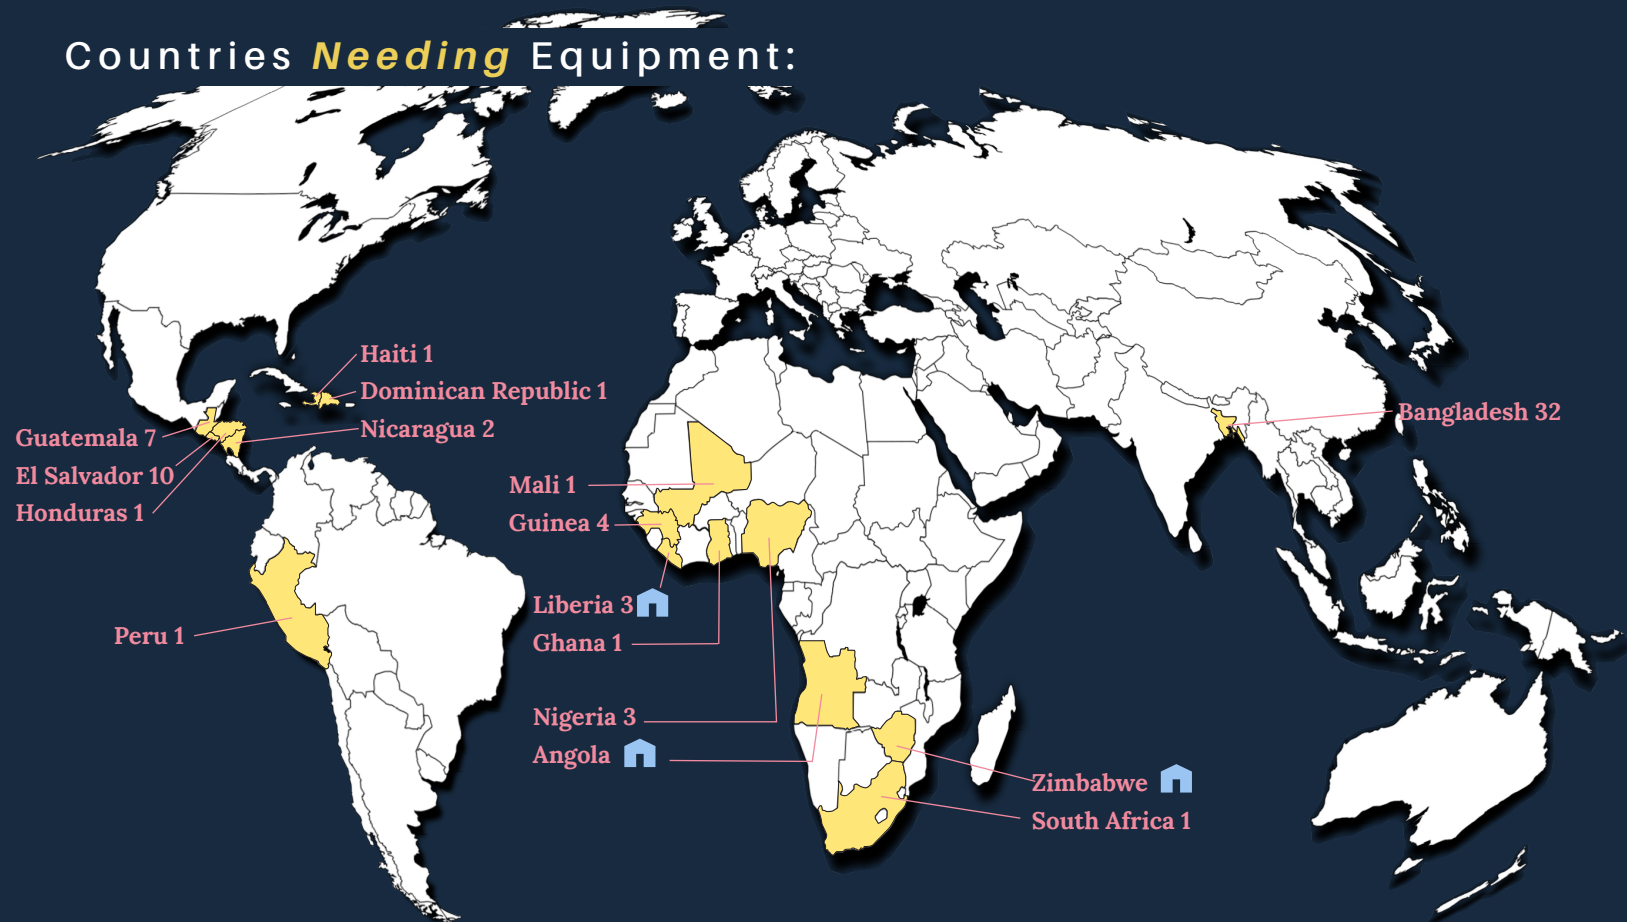

JESUS FILM HARVEST PARTNERS MINISTRY TRIPS

DELIVER ESSENTIAL EQUIPMENT TO A TEAM IN NEED

Your group of 2-20 people can serve and experience incredible Kingdom work:

- See a *JESUS* film showing and experience the power of the gospel.
- Interact with an indigenous team as they do ministry.
- Deliver an equipment set with valuable tools and resources to a team.

Countries *Needing* Equipment:

 ARK shelter needs to be delivered

Equipment is needed in many countries! To begin planning your trip today, call Daniel or Randi: **913-663-5700** or email JFministry@JFHP.org